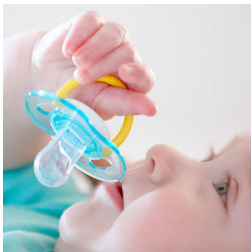

Designed for your baby's everyday comfort needs

Soother with bright, colourful designs

Help meet your little one's essential soothing needs around the clock with the Philips Avent Classic soother. Available in a range of colours, our orthodontic collapsible teat respects your baby's natural oral development.

Highlights

Specifications

Orthodontic teat

Our collapsible silicone nipple has a symmetrical shape that respects your baby's palate, teeth and gums as he or she grows.

Snap-on cap for hygiene

When the soother isn't in use, simply snap on the cap before storing to keep the teat safe and clean.

Hygiene

Can be sterilised
Dishwasher safe
Easy to clean

Safety

BPA-free
Safety ring handle

What is included

Classic soother: 2 pcs

Made in the UK

You can be sure that your little one's comfort is in good hands. This soother was made at our award-winning site in the UK.*

Easy to sterilise

Keeping your little one's Soothies and soothers clean is easy. Simply put them in your steriliser or submerge in boiling water.

Security handle

Our security handle lets you easily remove your baby's soother at any time. Even little hands can grab it!