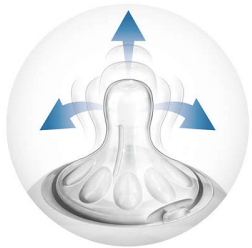

Unique comfort petals

Petals inside the nipple increase softness and flexibility without nipple collapse. Your baby will enjoy a more comfortable and contented feed.