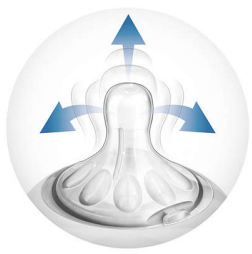

Highlights

Specifications

Natural latch on

The wide breast shaped nipple promotes natural latch on similar to the breast, making it easy for your baby to combine breast and bottle feeding.

Advanced anti-colic valve

Innovative twin valve designed to reduce colic and discomfort by venting air into the bottle and not baby's tummy.

This bottle is BPA free*

The Philips Avent Natural bottle is made of BPA free* material (polypropylene).

Ergonomic shape

Due to the unique shape, the bottle is easy to hold and grip in any direction for maximum comfort, even for baby's tiny hands.

Unique comfort petals

Petals inside the nipple increase softness and flexibility without nipple collapse. Your baby will enjoy a more comfortable and contented feed.

Simple to use and clean

Wide bottle neck makes filling and cleaning easy. Only a few parts for quick and simple assembly.

Design

Bottle design: Ergonomic shape, Wide neck

Country of origin

Indonesia

Material