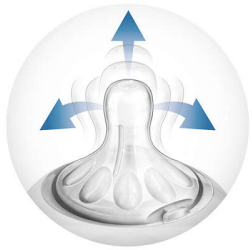

Vents air away from your baby's tummy

- Advanced anti-colic system with innovative twin valve

Easy to hold and grip in any direction

- Ergonomic shape for maximum comfort
- Simple to use and clean, quick and easy assembly

Highlights

Natural latch on

The wide breast shaped nipple promotes natural latch on similar to the breast, making it easy for your baby to combine breast and bottle feeding.

Unique comfort petals

Petals inside the nipple increase softness and flexibility without nipple collapse. Your baby will enjoy a more comfortable and contented feed.