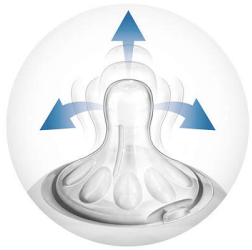

Unique comfort petals