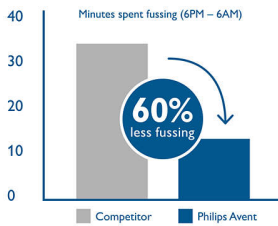

Less fussing

Philips Avent Anti-colic bottle reduces fussing. Babies fed with Philips Avent Anti-colic bottles experienced 60% less fussing at night, than babies fed with a competitor's anti-colic bottle.*