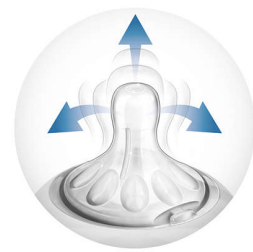

## Ergonomic shape

Extra comfortable shape, easy to hold and grip in any direction, even for baby's tiny hands.

## Unique comfort petals

Petals inside the nipple increase softness and flexibility without nipple collapse. Your baby will enjoy a more comfortable and contented feed.