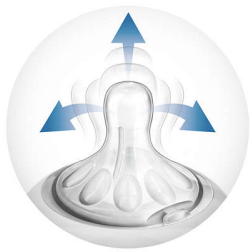

Vents air away from your baby's tummy

- Advanced anti-colic system with innovative twin valve

Easy to hold and grip in any direction

- Ergonomic shape for maximum comfort
- Simple to use and clean, quick and easy assembly

Highlights

Specifications

Natural latch on

The wide breast shaped nipple promotes natural latch on similar to the breast, making it easy for your baby to combine breast and bottle feeding.

This bottle is BPA free*

The Philips Avent Natural bottle is made of BPA free* material (polypropylene).

Unique comfort petals

Petals inside the nipple increase softness and flexibility without nipple collapse. Your baby will enjoy a more comfortable and contented feed.

Ergonomic shape

Due to the unique shape, the bottle is easy to hold and grip in any direction for maximum comfort, even for baby's tiny hands.

Advanced anti-colic valve

Innovative twin valve designed to reduce colic and discomfort by venting air into the bottle and not baby's tummy.