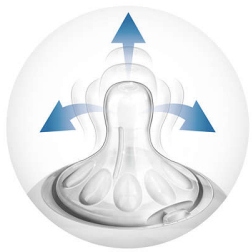

Vents air away from your baby's tummy

- Advanced anti-colic system with innovative twin valve

Easy to hold and grip in any direction

- Simple to use and clean, quick and easy assembly
- Ergonomic shape for maximum comfort

Highlights

Natural latch on

The wide breast shaped nipple promotes natural latch on similar to the breast, making it easy for your baby to combine breast and bottle feeding.

Unique comfort petals

Petals inside the nipple increase softness and flexibility without nipple collapse. Your baby will enjoy a more comfortable and contented feed.

Advanced anti-colic valve

Innovative twin valve designed to reduce colic and discomfort by venting air into the bottle and not baby's tummy.

Ergonomic shape

Extra comfortable shape, easy to hold and grip in any direction, even for baby's tiny hands.