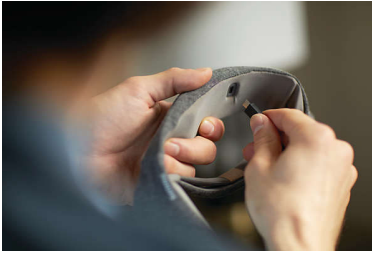

Clinically proven

- Clinically proven to improve the quality of your sleep

Easy to experience

- SmartSleep Deep Sleep Headband Charger

30 day moneyback

- Money back guarantee

Highlights

Charger for your device

This is a spare charger for your SmartSleep Deep Sleep Headband that can be used for home or on the road.

Clinically proven

SmartSleep Deep Sleep Headband is clinically proven to help users improve their sleep quality, increase energy, boost alertness, and reduce daytime sleepiness. 70% of users reported feeling less tired during the day.*