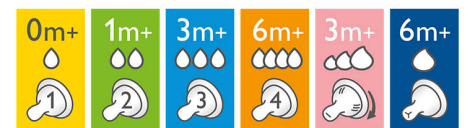

The unique bottle shape makes this bottle easy to hold and grip in any direction.

Easy to clean

With its wide neck and fewer parts, our bottle is easier to assemble and to clean quickly and thoroughly.

Growing up with your baby

The Philips Avent Anti-colic bottle range offers different teat flow rates to keep up with your baby's growth. Remember that age indications are approximate as babies develop at different rates. All teats are available in twin packs: Newborn, Slow, Medium, Fast and Variable Flow, and Thick feed.