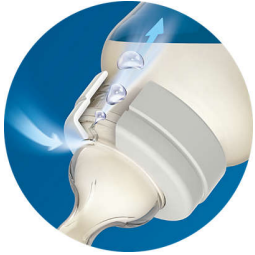

SCF560/27

Clinically proven to reduce colic and discomfort*

Designed for uninterrupted feeding

Our Classic+ bottle's Airflex venting system and textured teat is designed to minimize feeding interruptions and discomfort. With its integrated anti-colic valve, air is vented into the bottle and away from the baby's tummy.

Other benefits

- Compatible range from breastfeeding to cup
- Different teat flow rates available
- This bottle is BPA free

Clinically proven to reduce colic and discomfort*

- Anti-colic valve proven to reduce colic*
- 60% less fussing at night*
- Teat shape designed for secure latch
- Ribbed texture prevents collapse for uninterrupted feeding

Easy to use, clean and assemble

- Leak-free design
- Wide neck bottle with rounded corner for easy cleaning
- Easy to clean and assemble with few parts
- Easy to hold

Highlights

Less colic

Our anti-colic valve is designed to keep air away from your baby's tummy to reduce colic and discomfort. As your baby feeds, the valve integrated into the teat flexes to allow air into the bottle to prevent vacuum build up and vents it towards the back of the bottle. It keeps air in the bottle and away from baby's tummy to help reduce colic and discomfort.

Uninterrupted feeding

The teat shape allows secure latch and the ribbed texture helps prevent teat collapse for uninterrupted, comfortable feeding.

Secure latch

Teat shape designed for secure latch

Leak-free design