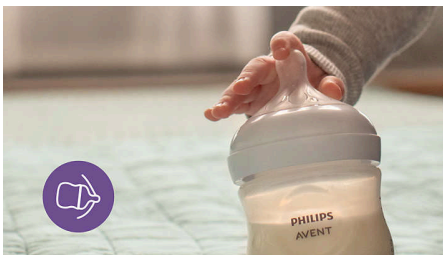

Natural latch on

The wide, soft and flexible nipple is designed to mimic the shape and feel of a breast, helping baby to latch on and feed comfortably.