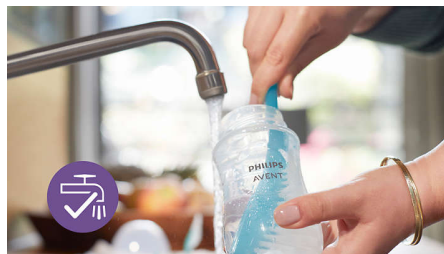

Snuggle pacifier holder

Snuggle is a plush toy that helps babies find, hold and love their pacifier. It is soft and lightly weighted to help babies feel secure. Holds any Philips Avent pacifier with two options for attachment.*

Anti-colic valve

Anti-colic valve is designed to keep air away from baby's tummy during feeding, to help reduce colic and discomfort.

Simple to use and clean

Wide bottle neck makes filling and cleaning easy. Only a few parts for quick and simple assembly.