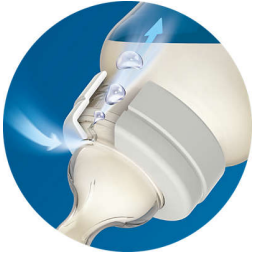

#### Clinically proven to reduce colic and discomfort\*

- Anti-colic valve proven to reduce colic\*
- 60% less fussing at night\*
- Teat shape designed for secure latch
- Ribbed texture prevents collapse for uninterrupted feeding

#### Easy to use, clean and assemble

- Leak-free design
- Wide neck bottle with rounded corner for easy cleaning
- Easy to clean and assemble with few parts
- Easy to hold

## Less colic

Our anti-colic valve is designed to keep air away from your baby's tummy to reduce colic and discomfort. As your baby feeds, the valve integrated into the teat flexes to allow air into the bottle to prevent vacuum build up and vents it towards the back of the bottle. It keeps air in the bottle and away from baby's tummy to help reduce colic and discomfort.