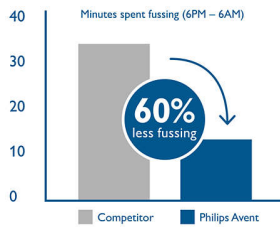

Less fussing

Philips Avent Anti-colic bottle reduces fussing. Babies fed with Philips Avent Anti-colic bottles experienced 60% less fussing at night, than babies fed with a competitor's anti-colic bottle.*