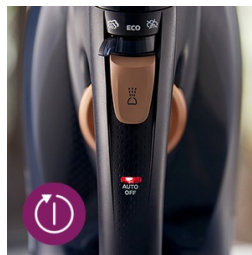

Auto shut-off

The iron shuts itself off if you leave it standing still. On its soleplate, it will automatically switch off after 30 seconds. On its heel rest, it will automatically switch off after 8 minutes.