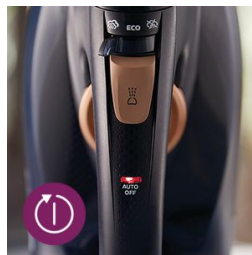

Auto shut-off

The iron shuts itself off if you leave it standing still. On its soleplate, it will automatically switch off after 30 seconds. On its heel rest, it will automatically switch off after 8 minutes.