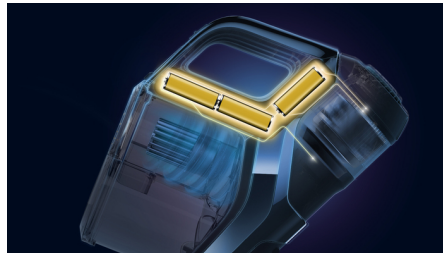

Up to 80 min runtime

Different needs require different options. Our durable and long-lasting 25.2V lithium ion batteries will give you up to 80 minutes cleaning time in eco mode, 35 minutes in normal mode and 28 minutes in turbo mode, before you need to recharge.