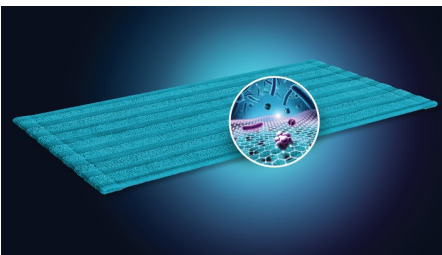

Anti bacterial cloths

The new Always Clean coating protects cloth from bacteria growth after the cleaning session! In this way it will be easier to take care of your pads.