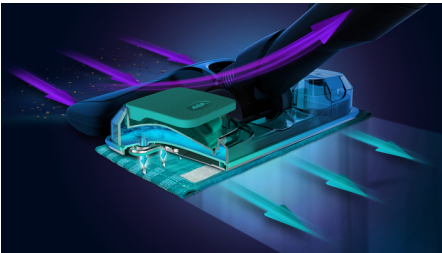

Remove up to 99% of bacteria*

You can even add your favourite detergent in the water tank to remove up to 99% of bacteria.