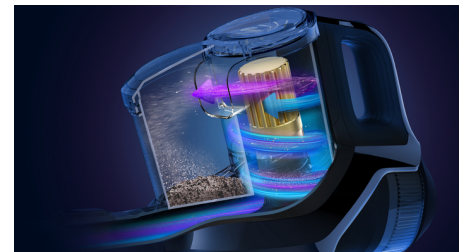

## 360° suction nozzle

When you clean, you always want to be sure that everything that is on the floor will be picked up by your device in one go, without

passing on the same surface more than once. The universal 360° suction nozzle captures up to 99,7% of dust & dirt in each stroke, leaving nothing on the floor! Thanks to its patented 360° suction technology, it picks up more dust & dirt from all sides of the nozzle, making all your movements count!

## LED Nozzle

What if we told you that your floor is full of hidden dust and dirt? Most of the dirt on the floor is not visible with the human eyes. Now, dust, fluff, hair, and crumbs are easy to spot and capture, due to the LED lights in the nozzle. LEDs in the nozzle reveal hidden dust and dirt, to help you cleaning everywhere at any moment.

## PowerCyclone 10

Philips PowerCyclone 10 is our latest bagless technology, now incorporated in a cordless vacuum cleaner. PowerCyclone 10 will maintain stronger suction for longer, with 30% higher efficiency.