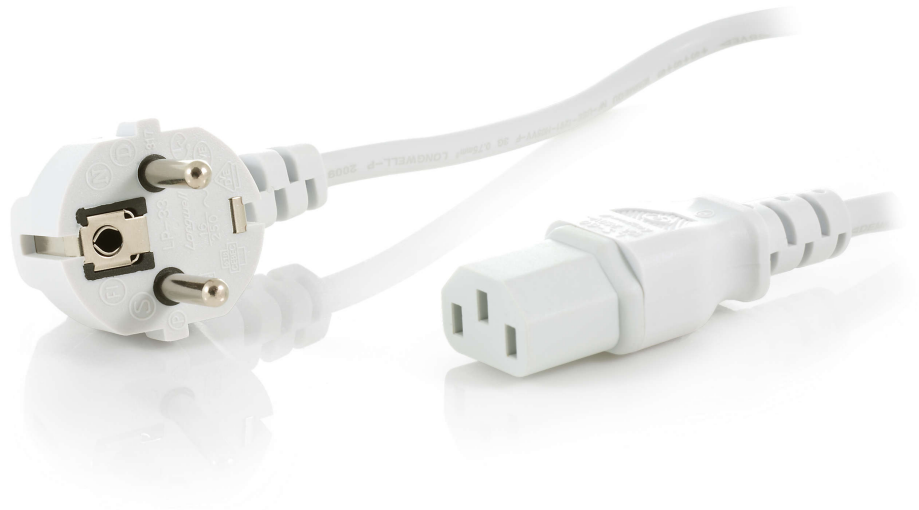

# PHILIPS

Power cord for  
steriliser

ISIS

SCF915

## To connect your steriliser to the mains

Find matching products on the specifications tab

This power cord allows you to power your steriliser from the mains current. Contains a European plug