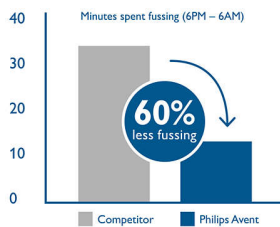

Less fussing

Philips Avent Anti-colic bottle reduces fussing. Babies fed with Philips Avent Anti-colic bottles experienced 60% less fussing at night, than babies fed with a competitor's anti-colic bottle.*