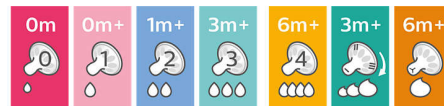

Flexible spiral design

Flexible spiral design, combined with our unique comfort petals to create a flexible teat, allowing for a more natural feed without teat collapse.

Made with premium PPSU

Known for its golden color, PPSU gives you both comfort and durability. The material has a high heat resistance*, similar to glass, while still being lightweight.

Anti-colic valve technology

Our unique anti-colic valve technology is designed to reduce colic and discomfort, by venting air into the bottle instead of your baby's tummy.

Change teat as baby grows

We have a range of teats to support your baby's needs. Adjusting the flow rate helps match their natural feeding pace as they grow.*

Ergonomic shape

Due to the unique shape, the bottle is easy to hold and grip in any direction for maximum comfort, even for baby's tiny hands.

Simple to use and clean

Wide bottle neck makes filling and cleaning easy. Only a few parts for quick and simple assembly.