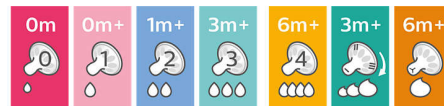

## Flexible spiral design

Flexible spiral design, combined with our unique comfort petals to create a flexible teat, allowing for a more natural feed without teat collapse.

## Change teat as baby grows

We have a range of teats to support your baby's needs. Adjusting the flow rate helps match their natural feeding pace as they grow.\*