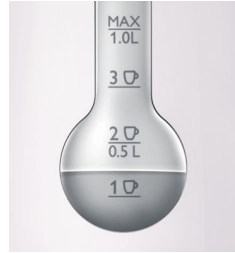

PHILIPS

Kettle

1.0 L 2400 W

1 cup indicator

Ink black

Hinged lid

HD4676/80

Boil just what you need

Boil what you need

- One cup indicator to boil only the water you need

Easy to experience

- Hinged lid with large opening for easy filling and cleaning
- Easy to read water level indicators on both sides
- Pilot light indicates when the kettle is switched on
- Cord winder for easy storage
- Cordless 360° pirouette base for easy lifting and placing

Fast boiling and easy cleaning

- Flat heating element for fast boiling and easy cleaning
- Double anti-calc filter for a clean cup of water

Safe to use

- Multi safety system

Highlights

Anti-calc filter

Double anti-calc filter for a clean cup of water and a cleaner kettle.

Flat heating element

The stainless steel concealed element of the Philips kettle ensures fast boiling and easy cleaning.

One cup indicator

Enabling consumers to boil the amount of water they need, and therefore saving of up to 66% energy and water, contributing to a better environment.