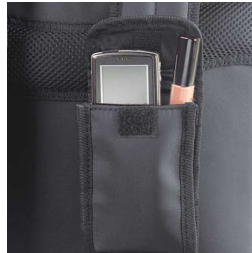

PHILIPS

AVENT

Avent urban bag

Brown

SCD148/50

Highlights

Ensures bottles stay warm or cool

For storage of cold expressed breast milk/formula or pre-boiled hot water for up to 4 hours.

Choice of two zip-on flaps offers two looks in one

Choice of two zip-on flaps offers two looks in one

Lightweight, wipe-clean microfiber

The microfibre is lightweight and easy to clean.

Detachable pocket for personal items

Detachable pocket for personal items

Adjustable shoulder strap

The Philips AVANT Urban bag has a wide adjustable shoulder strap for optimum carrying comfort

Specifications

Country of origin

China

Development stages

Stage: 6 - 12 months, 0 - 6 months

What is included

Bag: 1 pcs

Design

Color: Comes in various colors

What is included

Baby changing mat: 1 pcs

Laundry bag: 1 pcs