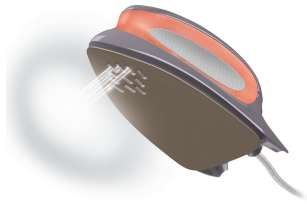

PHILIPS

Travel iron

GC650

Power with precision

Professional results on the go!

This incredibly compact and perfectly designed iron gives you great results wherever you are. Thanks to its powerful steam and unique ergonomic grip, removing creases is just as effective and effortless as when you use your regular iron.

Easily removes creases

- Vertical steam for crease removal in hanging fabrics
- Steam boost helps to easily remove stubborn creases

Easy setup and storage

- Carry pouch to have your iron on the go

Comfortable ironing

- The iron is suitable for use with tap water
- Soft grip for lasting ironing comfort

Specifications

Technical specifications

Voltage: 110/220 V

Frequency: 50-60 Hz

Power: 800 W

Dimensions: 17.8 x 8.5 x 8.9 cm