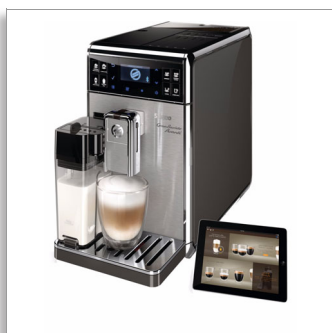

Saeco GranBaristo Avanti
Super-automatic espresso machine

- 18 Beverages
- Integrated milk carafe
- Stainless Steel
- AquaClean

HD8967/47

The most advanced at-home coffee experience

Enjoy 18 drinks simply prepared from your tablet*

Saeco GranBaristo Avanti offers a variety of 18 irresistible drinks. Each drink can be customized exactly to your taste and brewed directly via your smart device. The maintenance is super easy with the step by step guidance via the App*.

Any coffee for any moment

- Enjoy 18 beverages at your fingertips
- One-touch Cappuccino and Latte Macchiato with milk carafe
- Adjust the length, 6 aroma strength and 5 grinder settings
- Adjust and store up to 6 user profiles

Specifications

General specifications

- Milk Solution: Integrated Milk Carafe, Quick Milk clean

Service

- 1-year guarantee

Technical specifications

- Capacity milk carafe: 0.5 L
- Capacity waste container: 20 servings
- Capacity water tank: 1.7 L
- Coffee bean capacity: 270 g
- Color & Finishing: Stainless Steel
- Cord length: >100 cm
- Filter compatibility: Brita Intenza
- Frequency: 60 Hz
- Product dimensions: 205 x 360 x 460 mm
- Voltage: 120 V
- Waste container: Frontal access
- Water tank: Access from the top
- Weight of product: 13 kg
- Max. cup height: 165 mm