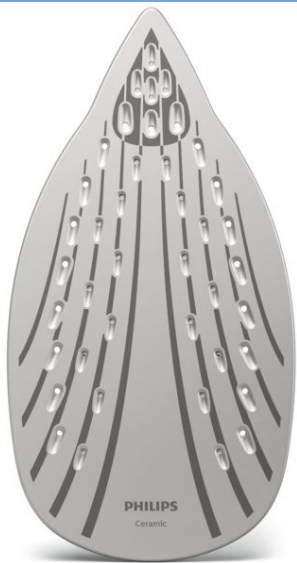

PHILIPS

Steam iron

EasySpeed Advanced

2400 W

190 g steam boost

35 g/min continuous steam

Ceramic soleplate

GC3672/26

Cordless ironing for ultimate freedom

EasySpeed Advanced combines powerful steam with the freedom of cordless ironing. Reach anywhere on the board and iron difficult areas with ease. Fast to heat up, quick recharging in seconds and carry lock for storing.

Easy ironing

- Durable ceramic soleplate for easy gliding
- Less refilling with extra-large 300 ml water tank
- Carry lock and cord wrapping clip for easy and tidy storage

Long lasting performance

- Calc-clean slider for long-lasting steam performance

Fast ironing

- 2400 W for quick heat-up in 30 seconds
- Extra-large water hole for fast filling and emptying
- Up to 190 g steam boost blasts stubborn creases
- Smart base recharges in seconds with light-up indicator
- Steam output up to 35 g/min for strong, steady performance