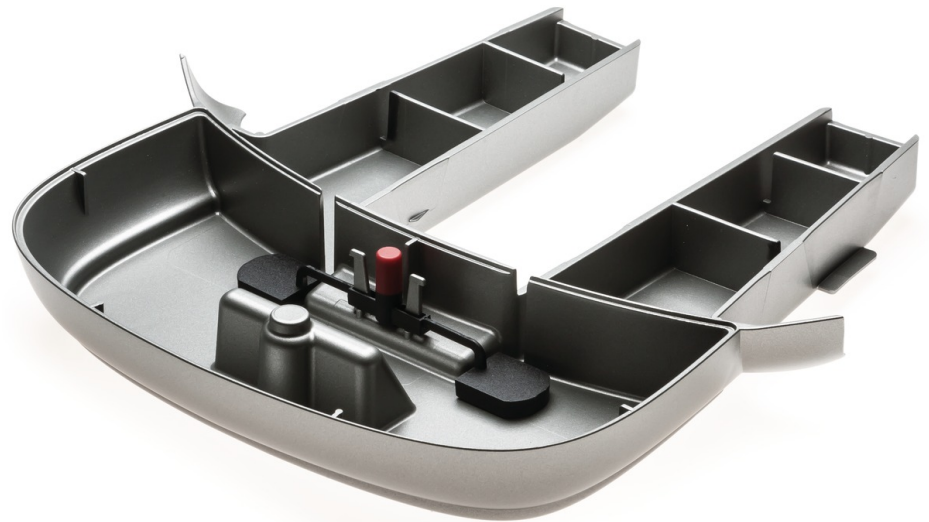

PHILIPS

Drip tray

Grey

Philips 2000 series

CP0309

Drip tray

Please check specifications for compatible product

This drip tray collects residual water from your device. It is easy to remove and clean. Compatible with Philips 2000 series.

Ease of using Philips spare parts

- Easily renew your product with original Philips parts

Highlights

Easy replacement of product parts

From time to time your product needs a facelift, and with Philips consumer replacement parts to renew your product, it's never been so easy! All this with guaranteed Philips quality.

Specifications

Suitable for:

PHILIPS 2000 VAPORE: HD8651/41,
HD8653/41