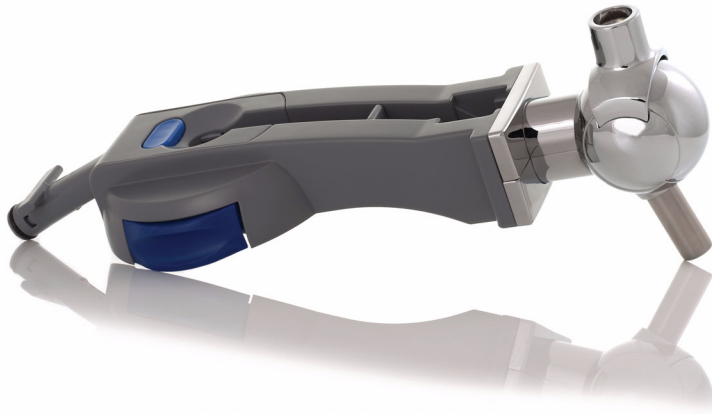

Philips
Philips beer tap unit

HD5037

To connect the tap and barrel

Check compatibility data

Do you like to pull your own pints at home, for example when giving a party? This Philips beer tap unit joins tap and barrel together. An indispensable tool!

Ease of using Philips spare parts

- Easily renew your product with original Philips parts

PHILIPS

Specifications

Replaceable part

- Fits product types: HD3600/20

Highlights

Easy replacement of product parts