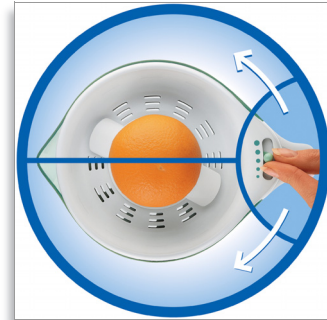

Citrus Press
25 W, 1 L

Specifications

General specifications

- Cord storage
- Non-slip feet
- Pulp selector
- Pulp sweeper
- Dust cover

Technical Specifications

- Power: 25 W

- Capacity jug: 1 l
- Voltage: 220-240 V
- Frequency: 50/60 Hz
- Cord length: 1.2 m

Design specifications

- Material excl. jug: PP
- Available colours: Bright white with orange accents

HR2746/80

Highlights

Pulp selector

For smooth or pulpy juice.

Issue date 2009-06-10

Version: 2.0

© 2009 Koninklijke Philips Electronics N.V.
All Rights reserved.

Specifications are subject to change without notice.
Trademarks are the property of Koninklijke Philips
Electronics N.V. or their respective owners.

www.philips.com