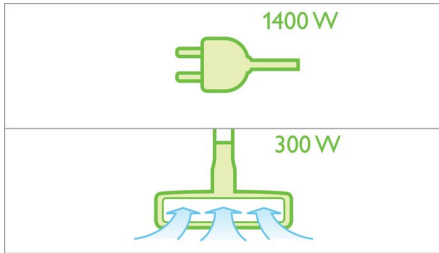

- Parquet nozzle with soft brush hairs for scratch-protection

asimpleswitch.com

asimpleswitch.com

Highlights

1400 Watt, 300 Watt EasyLife

The efficient 1400 Watt motor generates 300 Watt max. suction power, which means that you use less energy but do not compromise on the cleaning results.

Indicator light

The indicator light turns on when the bucket is full and needs to be emptied. Emptying and cleaning the bucket and the filter will ensure you to keep the optimum cleaning performance.

One-button release system