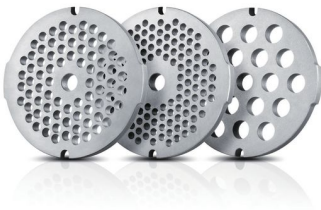

Powerful precision

- Mincing capacity of up to 2.3kgs in 1 minute
- 3 Hygienic stainless steel grinding discs (3mm, 5mm and 8mm)
- Durable metal coupling can sustain heavy duty mincing
- 1800W blocked, 500W nominal motor power

Fast & Easy cleaning

- Innovative 2 sided cleaning tool
- Innovative insert hopper with easy to clean design

asimpleswitch.com

Highlights

Powerful motor

500W nominal, 1800W blocked power for mincing quick and easy.

3 stainless steel discs

The 3 hygienic stainless steel grinding discs (3, 5 & 8 mm) adapts to your own mincing style and dishes. From the ultra small 3mm to the coarser 8mm.

Full metal gear coupling

The full metal gear coupling is designed to withstand heavy duty mincing.

Selfcorrecting knife and screw

The knife can only be assembled correctly on the feeding screw.

3 vegetable drums

Cutting vegetables has never been easier with the 3 included vegetable drums. With the 2 shredding drums you can shred to fine or coarse results. The slicing drum goes through vegetables in no time!