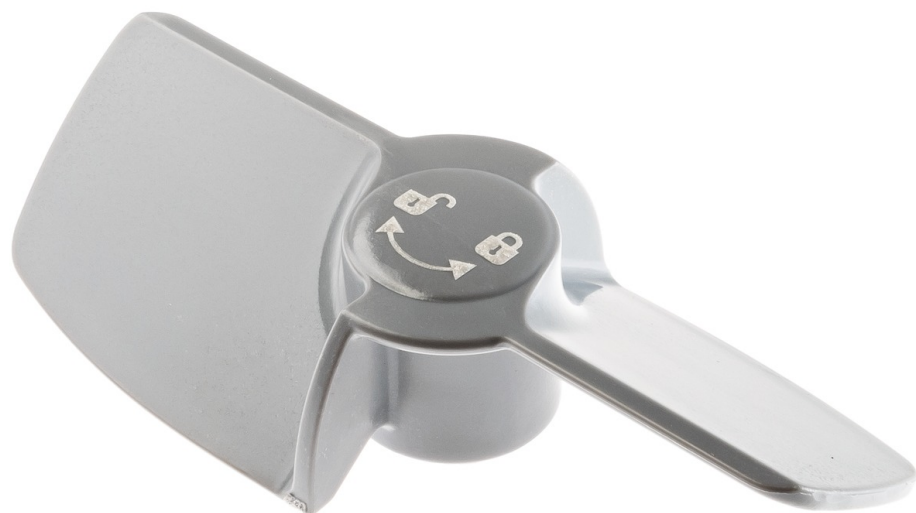

# PHILIPS

Potato masher  
paddle

CP9722

## to replace your current masher paddle

With the masher accessory for the Philips hand blender you can mash potatoes silky smooth. Also other vegetables can be mashed or pureed.

### **Ease of using Philips spare parts**

- Easily renew your product with original Philips parts