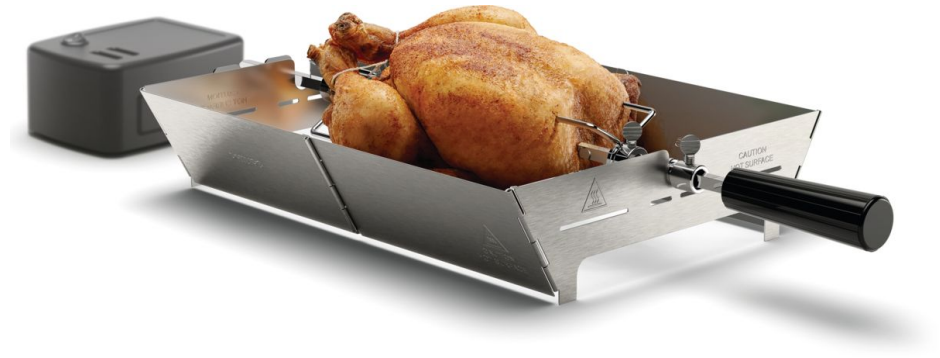

## Delicious roasted food with virtually no smoke Accessory for Avance Indoor Smoke-less grill

This stainless steel rotisserie is designed exclusively for Avance Indoor Smoke-less grill. It enhances the versatility of the grill by providing an alternative way to roast chicken, pork or lamb to the perfection with virtually no smoke.

### Perfectly roasted chicken, pork and lamb

- Automatic rotation ensures uniform roasting
- Elevated position ensures golden, crispy skin and juicy meat

### Optimized usage experience

- Foldable stainless steel frame for easy install and store
- Sturdy hooks hold the ingredients in place
- Easy cleaning with removable, dishwasher-proof steel parts

## Automatic rotary skewer

Perfect for chicken, pork, lamb and duck. This automatic rotary skewer comes with consistent rotation speed ensuring your food evenly roasted and crispy skin to seal in natural juices.