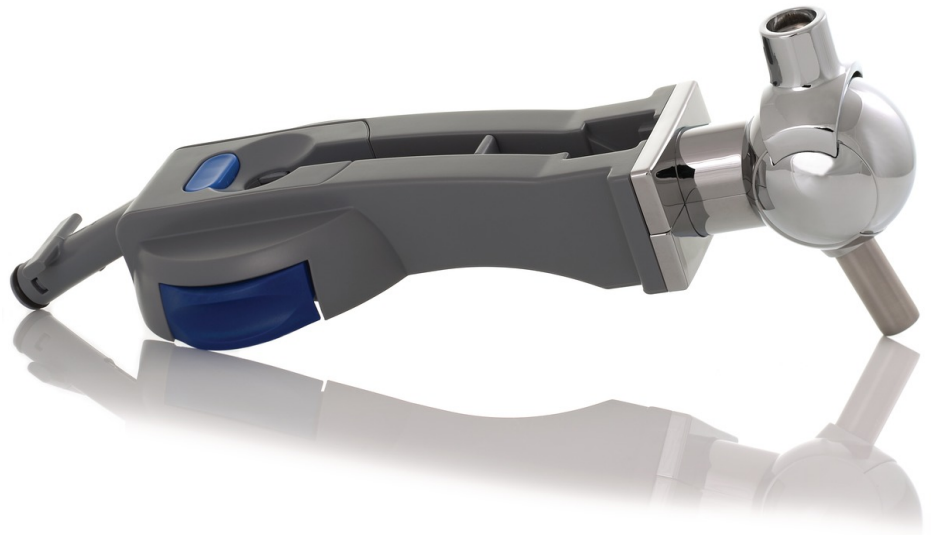

PHILIPS

Philips beer tap unit

HD5038

To connect the tap and barrel

Check compatibility data

Do you like to pull your own pints at home, for example when giving a party? This Philips beer tap unit joins tap and barrel together. An indispensable tool!

Ease of using Philips spare parts

- Easily renew your product with original Philips parts

Highlights

Easy replacement of product parts

From time to time your product needs a facelift, and with Philips consumer replacement parts to renew your product, it's never been so easy! All this with guaranteed Philips quality.

Specifications

Replaceable part

Fits product types: HD3620/22, HD3610/52, HD3620/20, HD3620/21, HD3610/50

Fits product type:: HD3620/25