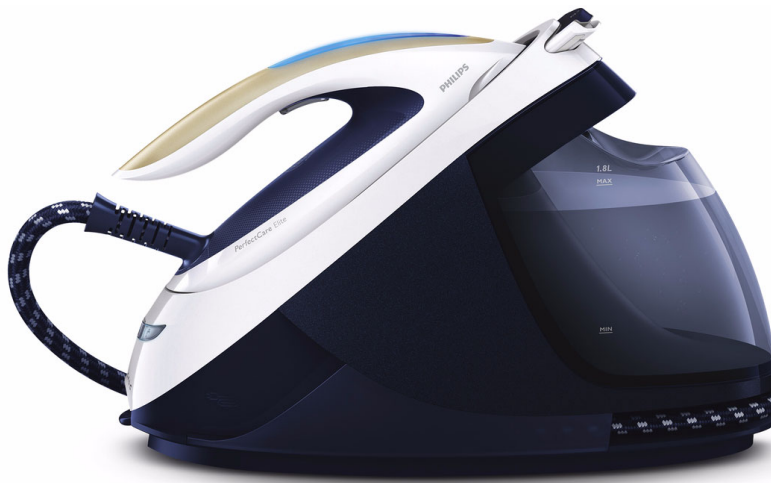

Philips SpeedCare  
Refurbished Steam  
generator iron

**Refurbished product**

Max 4.8 bar pump pressure  
170 g steam boost  
1.2-l fixed water tank

**GC6630**

### **Fast and powerful ironing**

- Ready to use in 2 minutes with unlimited refill
- Lock your iron securely to the base station
- Continuous steam up to 110 g/min
- Automatically turned off for safety and energy saving
- Triple precision tip for optimal control and visibility
- Compact size and light weight for easy storage
- Smart Calc cleaning system with a sound and light cleaning reminder
- 1.2-l water tank and refill at any time during ironing
- Max 4.8 bar pump pressure