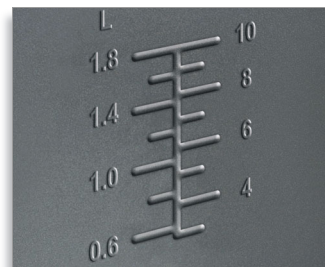

One touch button

One-press button to control cooking or keep warm, with clear light on the panel to show cooking status

Advanced lid design

Cool surface, easy to access with one touch button

non-stick inner pot

water level indicator

Clear water level marking shows capacity and rice-water ratio

Detachable power cord for convenient storage

Detachable power cord for convenient storage