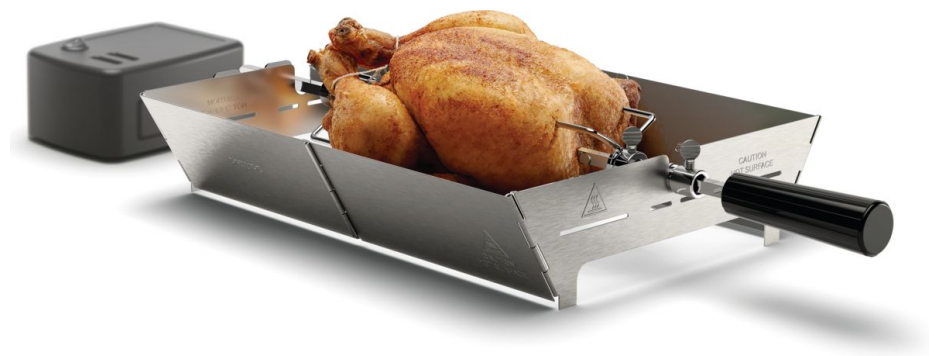

PHILIPS

Stainless Steel
Rotisserie Accessory

Avance Collection

Accessory

Stainless steel rotisserie

HD6971/00

Delicious roasted food with virtually no smoke Accessory for Avance Indoor Smoke-less grill

This stainless steel rotisserie is designed exclusively for Avance Indoor Smoke-less grill. It enhances the versatility of the grill by providing an alternative way to roast chicken, pork or lamb to the perfection with virtually no smoke.

Perfectly roasted chicken, pork and lamb

- Automatic rotation ensures uniform roasting
- Elevated position ensures golden, crispy skin and juicy meat

Optimized usage experience

- Foldable stainless steel frame for easy install and store
- Sturdy hooks hold the ingredients in place
- Easy cleaning with removable, dishwasher-proof steel parts

Highlights

Automatic rotary skewer

Perfect for chicken, pork, lamb and duck. This automatic rotary skewer comes with consistent rotation speed ensuring your food evenly roasted and crispy skin to seal in natural juices.

Elevated position

The elevated position allows heat circulation, so you're guaranteed a perfectly cooked bird with crispy, golden skin.

Easy storage

The unique designed frame can be folded flat. Easy to set up and store in the cabinet.