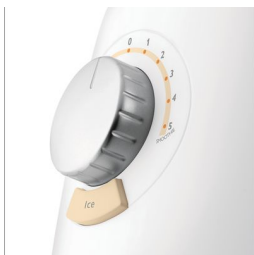

Ice crush button