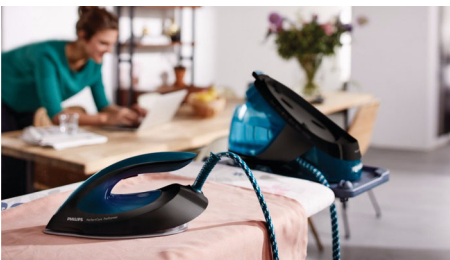

Safe rest

Innovative OptimalTEMP technology guarantees no burning on any ironable fabric. As well as the reassurance this provides whilst ironing, it also means you can leave the hot iron soleplate directly on your cotton ironing board without causing any damage. This helps to reduce any discomfort to your wrists, as you won't need to lift the iron to and from its base as often.