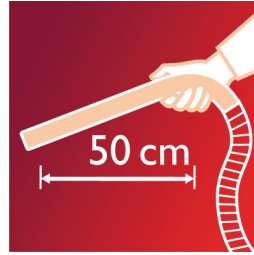

4L dust capacity

The specially designed 4L dust chamber allows you to make optimal use of your dust bag, so you can clean for longer.

Extra long ergonomic grip

This ergonomically shaped grip is convenient in use. Its extra long design gives you farther reach, so you can easily clean hard to reach places.