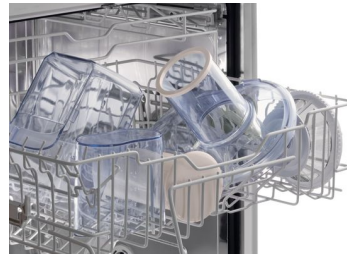

- All parts are dishwasher safe

Fresh juice anytime

- This juice jug keeps your juice fresh for longer

Delicious and easy to make recipes

- Recipe booklet offering various juice recipes

Highlights

Extra large feeding tube

The extra large feeding tube swallows whole fruit and vegetables so you don't need to cut or chop them anymore.

Juice jug

Keep your juice fresh for longer after you've made it in this 700 ml juice jug.

Extra large capacity

1.5 l pulp container and 700 ml juice jug allow you to juice more juice in one go.

Micro mesh filter

The Philips juicer makes more juice thanks to unique micromesh filter.

Dishwasher safe

All removable parts can be cleaned in the dishwasher

Recipe booklet included

This recipe booklet contains delicious and easy to make juice recipes to make with your Philips juicer.

Specifications

Accessories

Juice jug

Design specifications

Color(s): White and lavender