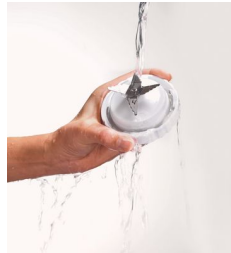

Grinds wet and dry ingredients in seconds

- Mill

Crushes ice instantly

- Ice crush button

Robust performance

- Break-resistant jar

Perfect crushing and blending

- Long-lasting serrated blades

Easy to clean

- Detachable blade

Highlights

Mill

Grind nuts and beans quickly with this unique click-on mill.

Ice crush button

Crush ice with this simple push button.

Break-resistant jar

Avoid breakages with this reinforced plastic jar.

Detachable blade

Clean easily and effectively by removing the blade from the jar.

Specifications

Accessories

Mill

Design specifications

Color(s): White with yellow and metallic accents