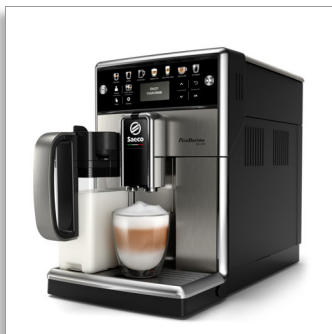

Saeco PicoBaristo
Deluxe
Super-automatic
espresso machine

- 13 varieties
- Integrated premium milk carafe
- Stainless Steel Front
- 12-step adjustable grinder

SM5573/10

Exquisite coffee, easily crafted to your taste

Explore the world of coffee through common recipes such as Espresso and Cappuccino or through specialty coffee drinks like Americano or Espresso Macchiato

Convenient Experience

- Featuring AquaClean for up to 5000* cups without descaling
- Removable brewing unit guarantees visual hygiene reassurance
- Bean container with aroma seal to keep beans fresh longer
- Quick Milk Clean cleans your milk spout with hot water

High Quality Coffee

- 20,000 cups of finest coffee with durable ceramic grinders
- CSA badge: Saeco extracts the best part of your coffee beans
- Fast preparation with high-performance water boiler
- LattePerfetto for dense milk foam with fine texture

High-Performance boiler

Flawless coffee calls for perfect temperatures. Our high performance Thermoblock is made with light aluminum and a stainless steel body, which heats up to the optimal temperatures, fast