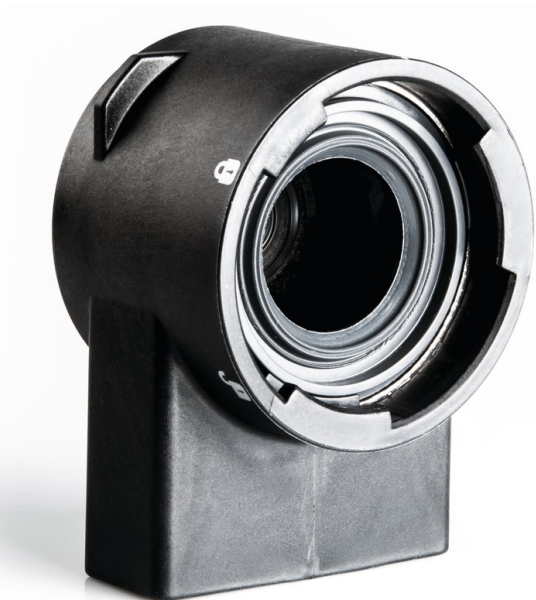

PHILIPS

Pulp outlet incl.
restriction rubber

CP0490

to replace your current pulp outlet incl restricti

this is the part where the pulp comes out

Ease of using Philips spare parts

- Easy renew your product with original Philips parts

Specifications

Replaceable part

Fits product type: HR1945/xx, HR1946/xx, HR1947/xx, HR1949/xx