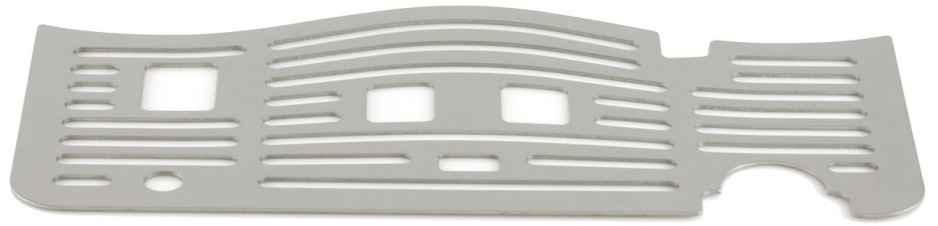

# PHILIPS

Drip tray cover

HD5223

## Grid for the espresso machine's drip tray

Please check specifications for compatible products

This stainless steel grate is meant to cover the drip tray of your Exprelia espresso machine and to support the cups you put under the coffee spout. Easy to remove and clean!