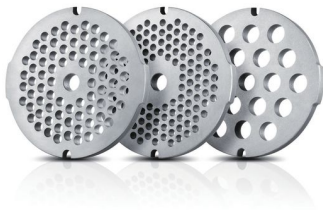

Powerful precision

- Mincing capacity of up to 2.3kgs in 1 minute
- 3 Hygienic stainless steel grinding discs (3mm, 5mm and 8mm)
- Durable metal coupling can sustain heavy duty mincing
- 1800W blocked, 500W nominal motor power

Easiest set up, assembly and use

- Self-correcting knife and screw for always right assembly
- Sausage horns 12mm (thin) and 22mm (thick)
- Kebbe maker included

Fast & Easy cleaning

- Innovative 2 sided cleaning tool
- Innovative insert hopper with easy to clean design

asimpleswitch.com

Highlights

Powerful motor

500W nominal, 1800W blocked power for mincing quick and easy.

3 stainless steel discs

The 3 hygienic stainless steel grinding discs (3, 5 & 8 mm) adapts to your own mincing style and dishes. From the ultra small 3mm to the coarser 8mm.

Full metal gear coupling

The full metal gear coupling is designed to withstand heavy duty mincing.

Selfcorrecting knife and screw

The knife can only be assembled correctly on the feeding screw.

Sausage horns