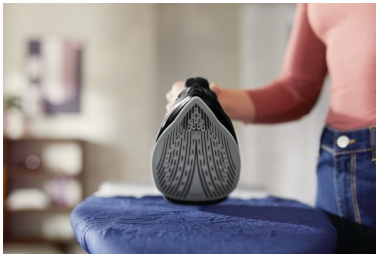

SteamGlide Plus soleplate

Our special SteamGlide Plus soleplate smoothly glides over any fabric. It's also non-stick, scratch-resistant and easy to clean.