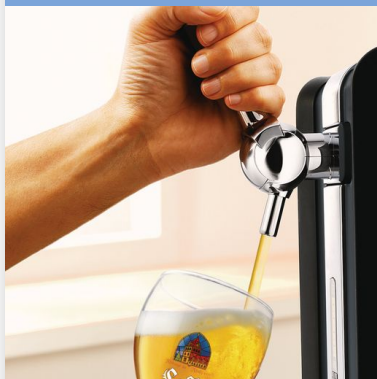

PHILIPS

Home beer draft
system

PerfectDraft

70 W

6 L Kegs

30 days of beer, 3°C

LCD display (temp, volume)

HD3720/26

Fresh, cold draft beer at home

Beer tap unit

Now you can start to enjoy a glass of fresh cold draft beer at home with this Philips beer tap unit HD3720/26.

Freshest taste

- 30 days fresh beer, 3°C cold

Clean and simple

- Easy to remove the tap handle (child safe)
- Opens on the front, easy to change your kegs
- Hygienic installation, tube delivered with each new keg
- Removable dishwasher proof driptray

The perfect experience

- Real taphandle, metal 6 l kegs

Your favourite draft beer

- Available in a variety of preferred beer brands

Cooling for perfect quality

- Robust design, solid insulation
- LCD display with temperature, volume & freshness indication