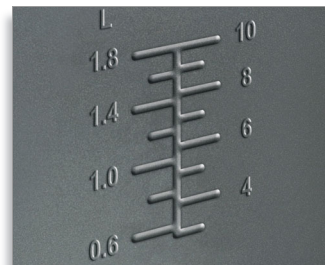

One touch button

One press button to control cook or keep warm, with clear light on the panel to show cooking status

Advanced lid design

Cool surface, easy to access with one touch button

non-stick inner pot

Specially coated with the non-stick material which is more durable and easy to clean

Swing handle

Convenient and safe to carry the rice cooker away from the kitchen, or to serve rice in dining room

water level indicator

Clear water level marking shows capacity and rice-water ratio

Detachable power cord for convenient storage

Detachable power cord for convenient storage