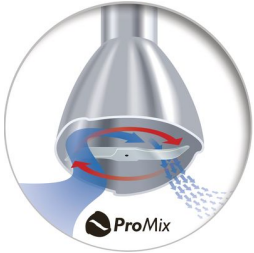

Highlights

ProMix blending technology